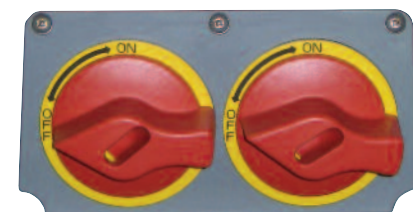

**Switched and Interlocked Receptacle Module**

- Disconnect switch prewired to IEC 60309 pin and sleeve style receptacle
- Available in 20A, 30A and 60A – 3, 4 or 5 Wire

**IEC 60309 Receptacle Module**

- IEC 60309 pin and sleeve style receptacles
- Available in 20A, 30A and 60A – 3, 4 or 5 wire in all voltage configurations

**Motor Disconnects Switches**

- Available 20A – 60A, 5-20 HP
- Install multiple disconnects in one enclosure

**Various Receptacle Standards**

- Duplex, GFCI
- 20A – 50A NEMA locking devices
- CAT 6 Ethernet Ports
- All fitted with MENNEKES NEMA 3R outlet covers; in-use or weatherproof

**Overcurrent Protection Module**

- Circuit breakers or fusing
- Accessible through hinged window

**Blank Module**

- Provides design flexibility
- Replaceable for future configurations

Also available...

**SpecMAXX by MENNEKES<sup>®</sup>**

**Customizable Power Distribution in a Sloped-Top Stainless Enclosure**

- UL Listed NEMA 4X, 12 Stainless Steel Enclosure
- 15° sloped roof and drainage channel for runoff
- Generous wiring space, sealed fixing holes
- Shrouded side walls to protect cover mounted components
- Designed for the harshest environments