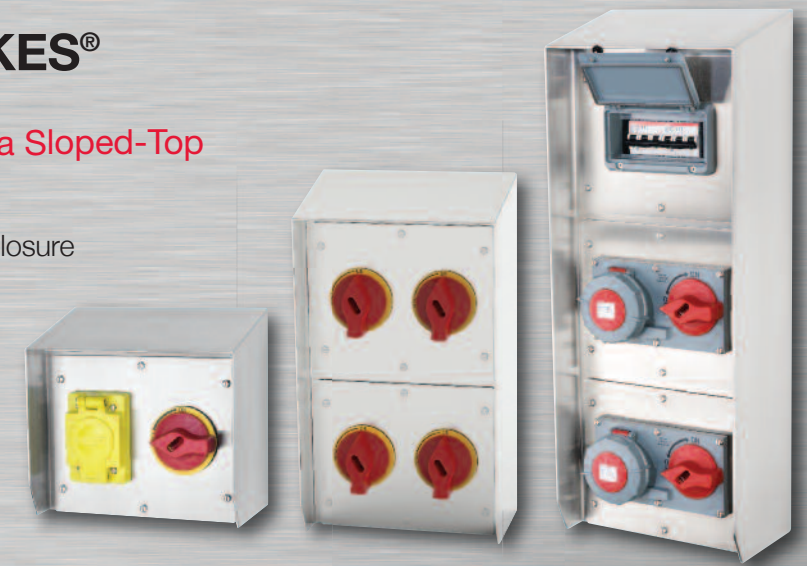

**Motor Disconnects Switches**

- Available 20A – 60A, 5-20 HP
- Install multiple disconnects in one enclosure

**Various Receptacle Standards**

- Duplex, GFCI
- 20A – 50A NEMA locking devices
- CAT 6 Ethernet Ports
- All fitted with MENNEKES NEMA 3R outlet covers; in-use or weatherproof

**Overcurrent Protection Module**

- Circuit breakers or fusing
- Accessible through hinged window

**Blank Module**

- Provides design flexibility
- Replaceable for future configurations

Also available...

**SpecMAXX by MENNEKES<sup>®</sup>**

**Customizable Power Distribution in a Sloped-Top Stainless Enclosure**

- UL Listed NEMA 4X, 12 Stainless Steel Enclosure
- 15° sloped roof and drainage channel for runoff
- Generous wiring space, sealed fixing holes
- Shrouded side walls to protect cover mounted components
- Designed for the harshest environments