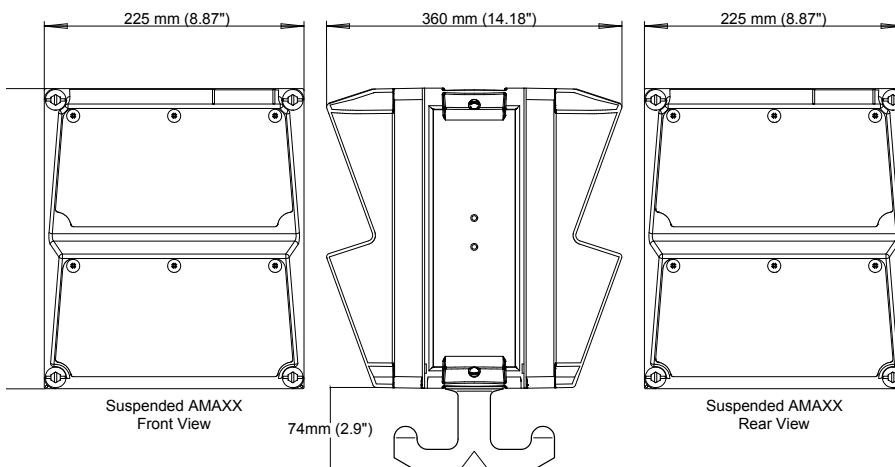

MENNEKES Electrical Products

277 Fairfield Road
Fairfield, NJ 07004

Tel: (800) 882-7584

Fax: (973) 882-5585

Email: info@MENNEKES.com