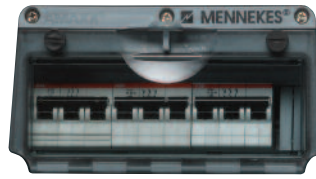

Suspended AMAXX® Power Distribution

High-performance Non-metallic Enclosures for Overhead Power

AMAXX®
by MENNEKES

Suspended AMAXX Power Distribution

Simplify overhead power with Suspended AMAXX. Building upon our line of high performance power distribution products, one AMAXX enclosure can hold different combinations of receptacle devices to eliminate multiple cord drops. Suspended AMAXX is UL Type 4X rated with four module provisions available for your requirements.

With Suspended AMAXX, you have the ability to customize a design to your plant standards. Installation options include a circuit breaker access window for localized protection, 20A and 30A switched and interlocked receptacles, watertight pin and sleeve or NEMA standard receptacles, as well as Ethernet and CAT 6 ports. Units are delivered pre-wired from our factory for quick and easy installation.

Suspended AMAXX® Power Distribution Options:

Contact us with your requirements and we will design and quote a unit made to order.

Switched and Interlocked Receptacle Modules

- Disconnect switch prewired to IEC 60309 pin and sleeve style receptacle
- Available in 20A and 30A; 3, 4 or 5 Wire

Overcurrent Protection Modules

- Circuit breakers or fusing
- Accessible through hinged window
- One module per completed unit

IEC 60309 Receptacles

- IEC 60309 pin and sleeve style receptacles
- Available in 20A and 30A; 3, 4 or 5 wire in all voltage configurations