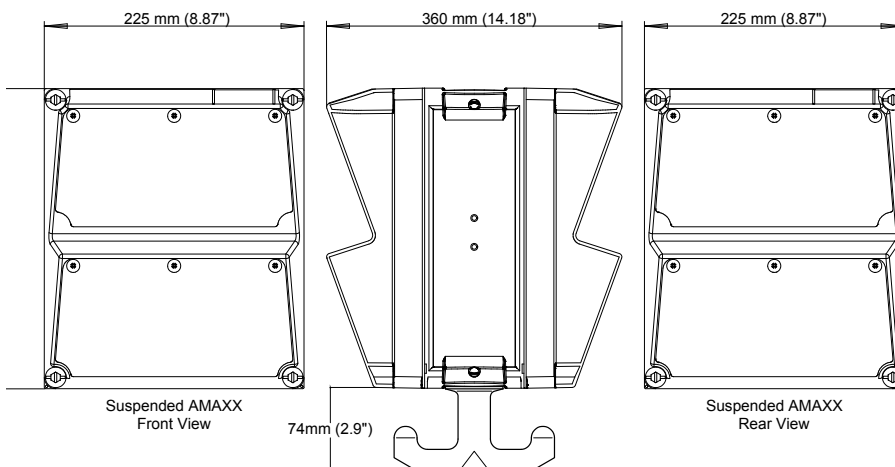

MENNEKES Electrical Products

277 Fairfield Road
Fairfield, NJ 07004

Tel: (800) 882-7584
Fax: (973) 882-5585
Email: info@MENNEKES.com

www.MENNEKES.com