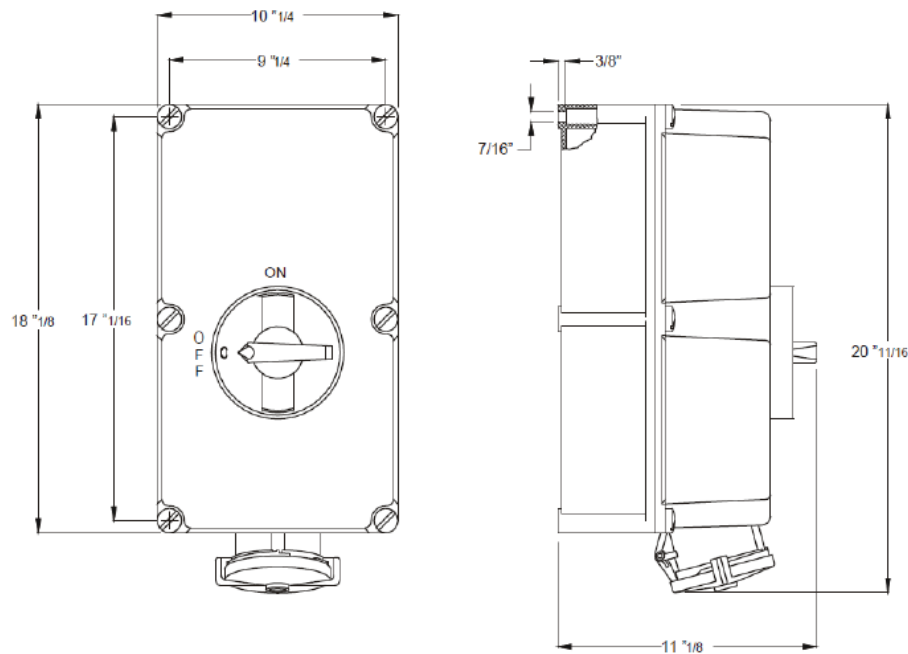

MENNEKES
Electrical Products
277 Fairfield Road
Fairfield, NJ 07004
800-882-7584
www.MENNEKES.com

RECEPTACLE, SWITCHED AND INTERLOCKED

Part No.	ME 4100MI7
Description:	100 Amp 3Ø 4W 480Vac Switched and Interlocked Receptacle. 50hp@480Vac.
Construction:	NEMA 4X; 12
Approvals:	 to UL Standard 508 and CSA C22.2 No.14-10 IEC 60309-1; IEC 60309-2
SCCR:	65,000 RMS Symmetrical Amps at the Voltage Rating of the Receptacle when protected with 100A Class J Fuses

IEC COLOR CODE: Red

GROUND SOCKET: 7 Hour Position Mates with Male in 5 Hour Position.

Dimensions in Inches Unless Otherwise Stated.

Drawing Not to Scale