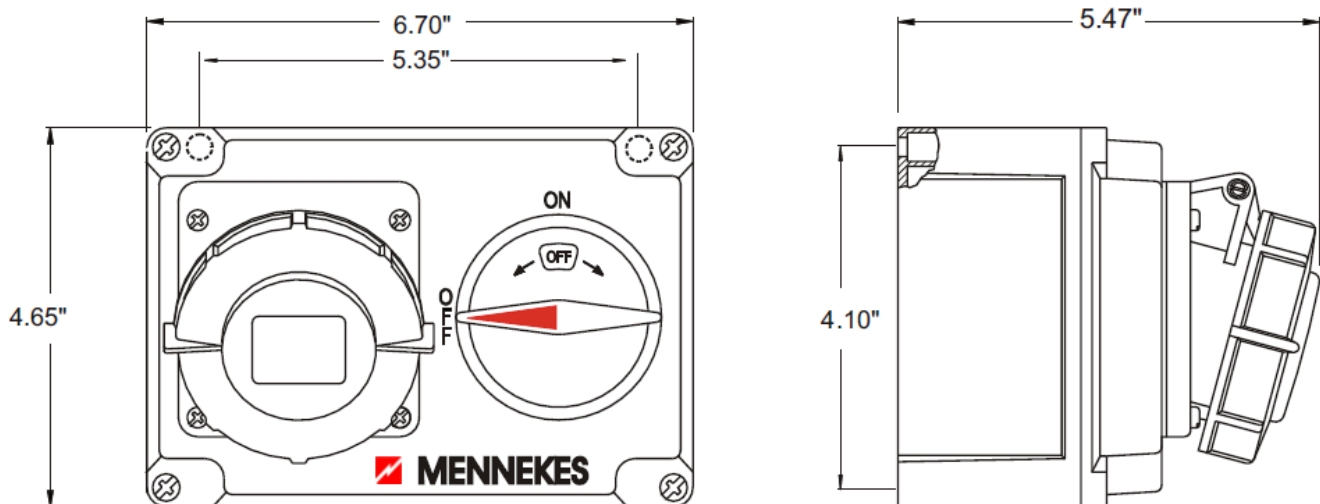

MENNEKES
Electrical Products
277 Fairfield Road
Fairfield, NJ 07004
800-882-7584
www.MENNEKES.com

RECEPTACLE, SWITCHED AND INTERLOCKED

Part No.	ME 420HMI7
Description:	20 Amp 3Ø 4W 480Vac Switched and Interlocked Receptacle 10hp@480Vac
Construction:	NEMA 4X; 12
Compliance:	UL 508; UL 50E and CSA C22.2 No.14-10
SCCR:	IEC 60309-1; IEC 60309-2 65,000 RMS Symmetrical Amps at the Voltage Rating of the Receptacle when protected with 40A Class J Fuses

IEC COLOR CODE: Red

GROUND SOCKET: 7 Hour Position Mates with Male in 5 Hour Position.

Drawing Not to Scale