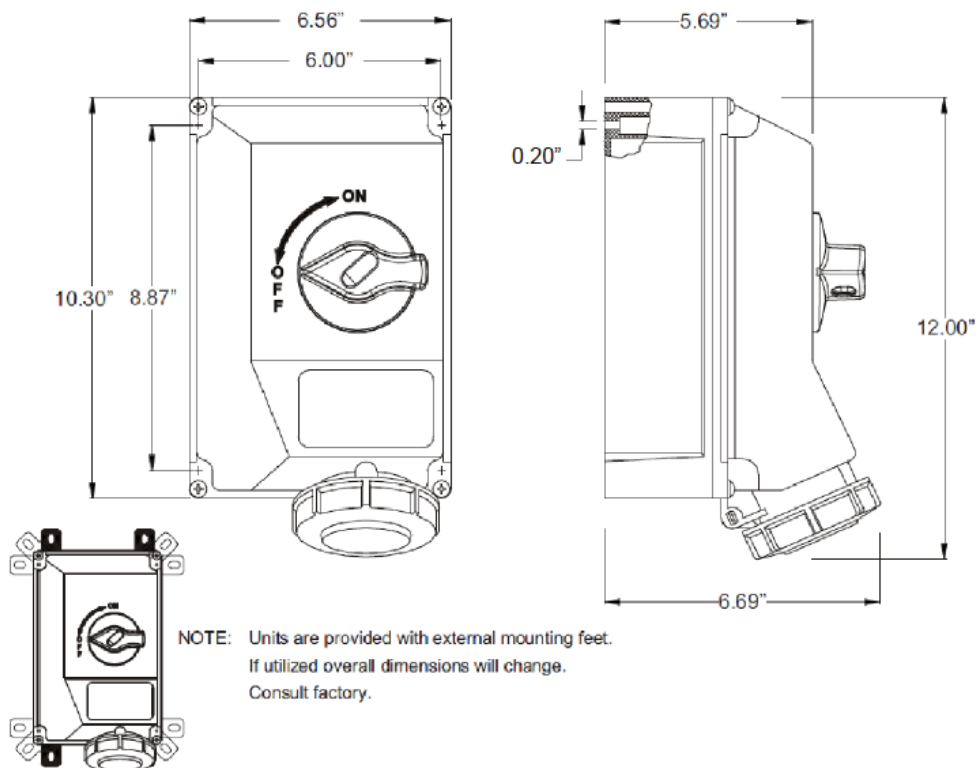

MENNEKES  
Electrical Products  
277 Fairfield Road  
Fairfield, NJ 07004  
800-882-7584  
www.MENNEKES.com

---

---

**RECEPTACLE, SWITCHED AND INTERLOCKED**

---

---

<b>Part No.</b>	ME 430MI9
<b>Description:</b>	30 Amp 3Ø 4W 250Vac Switched and Interlocked Receptacle 10hp@250Vac.
<b>Construction:</b>	NEMA 4X; 12
<b>Approvals:</b>	c  us to UL Standard 508 and CSA C22.2 No.14-10 LISTED IEC 60309-1; IEC 60309-2
<b>SCCR:</b>	65,000 RMS Symmetrical Amps at the Voltage Rating of the Receptacle when protected with 70A Class J Fuses

---

**IEC COLOR CODE:** Blue

**GROUND SOCKET:** 9 Hour Position Mates with Male in 3 Hour Position.

---

Drawing Not to Scale