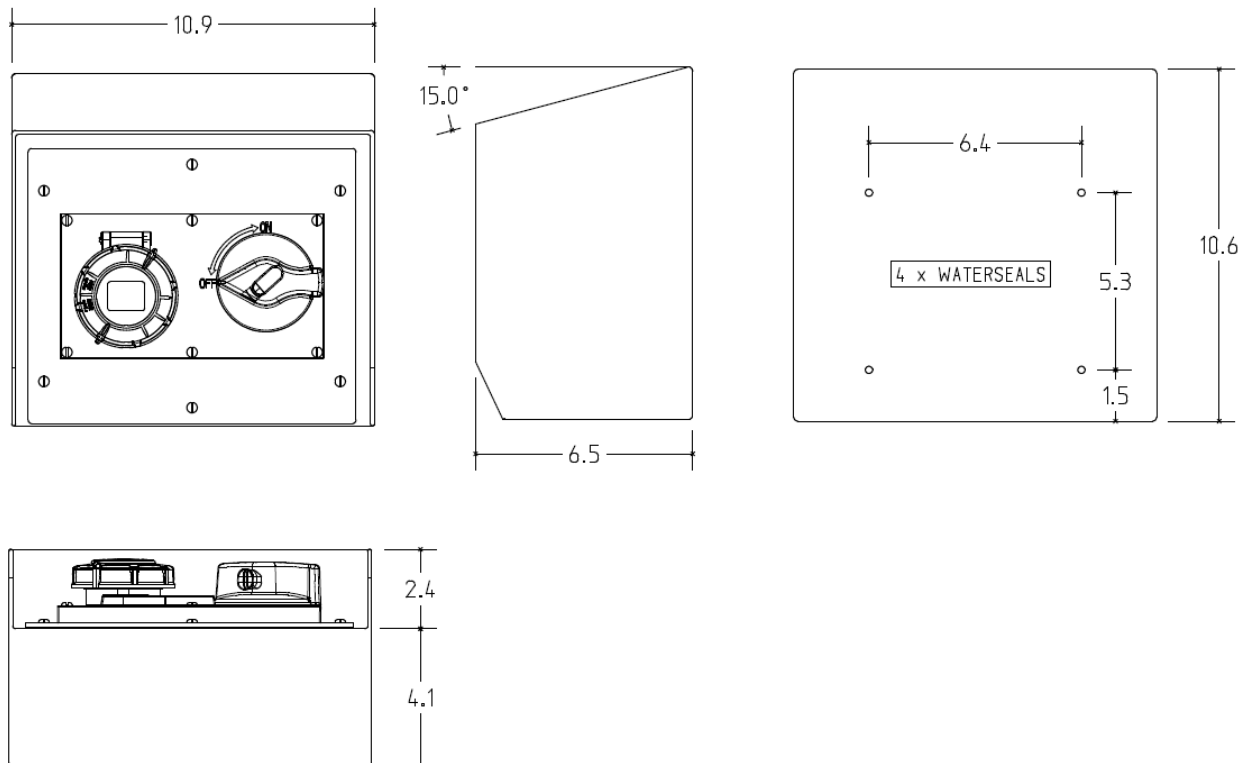

MENNEKES  
Electrical Products  
277 Fairfield Road  
Fairfield, NJ 07004  
800-882-7584  
www.MENNEKES.com

---

---

**RECEPTACLE, SWITCHED AND INTERLOCKED**

---

---

**Part No.** ME 430SLPMI7  
**Description:** 30 Amp 3Ø 4W 480Vac Switched and Interlocked Receptacle  
15hp@480Vac  
**Construction:** NEMA 4X; 12  
**Compliance:** UL Standard 508 and CSA C22.2 No.14-10; UL 50E  
IEC 60309-1; IEC 60309-2

**IEC COLOR CODE:** Red

**GROUND SOCKET:** 7 Hour Position Mates with Male in 5 Hour Position.

---

Drawing Not to Scale