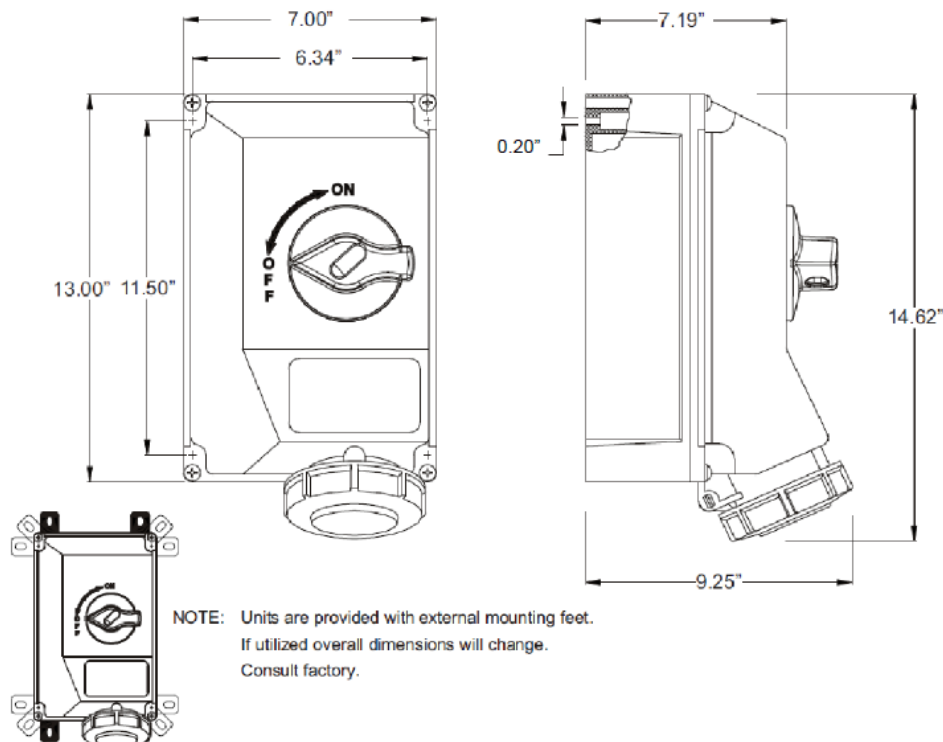

MENNEKES
Electrical Products
277 Fairfield Road
Fairfield, NJ 07004
800-882-7584
www.MENNEKES.com

RECEPTACLE, SWITCHED AND INTERLOCKED

Part No.	ME 460MI5
Description:	60 Amp 3Ø 4W 600Vac Switched and Interlocked Receptacle 50hp@600Vac.
Construction:	NEMA 4X; 12
Approvals:	 to UL Standard 508 and CSA C22.2 No.14-10 IEC 60309-1; IEC 60309-2
SCCR:	65,000 RMS Symmetrical Amps at the Voltage Rating of the Receptacle when protected with 100A Class J Fuses

IEC COLOR CODE: Black

GROUND SOCKET: 5 Hour Position Mates with Male in 7 Hour Position.

Drawing Not to Scale