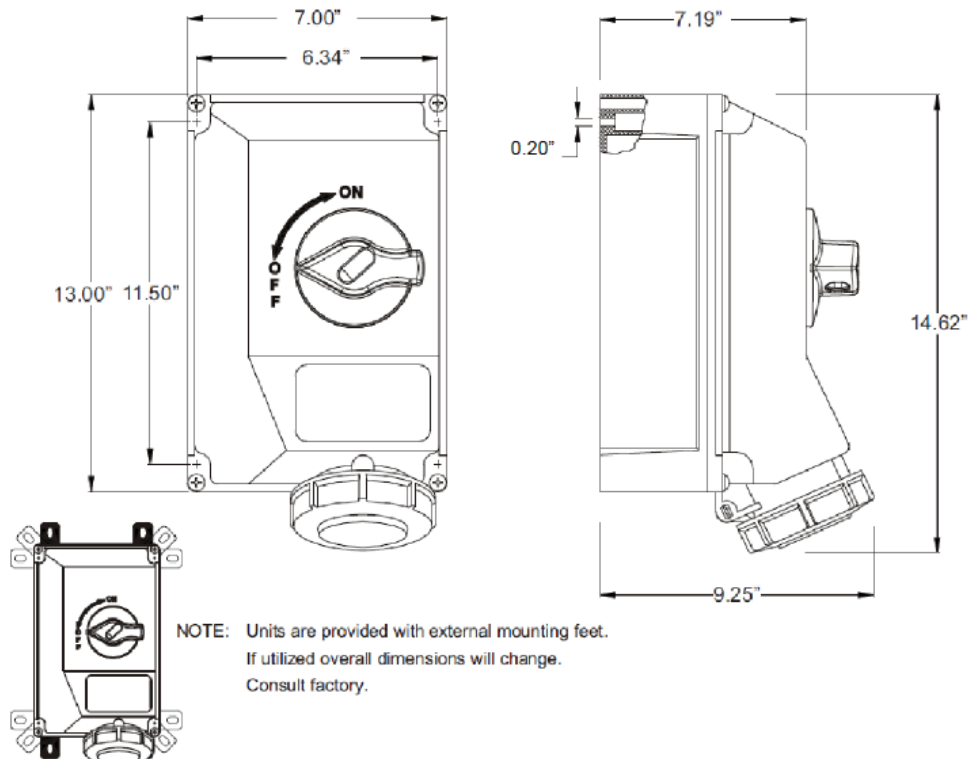

MENNEKES  
Electrical Products  
277 Fairfield Road  
Fairfield, NJ 07004  
800-882-7584  
www.MENNEKES.com

---

---

**RECEPTACLE, SWITCHED AND INTERLOCKED**

---

---

<b>Part No.</b>	ME 460MI9
<b>Description:</b>	60 Amp 3Ø 4W 250Vac Switched and Interlocked Receptacle 20hp@250Vac.
<b>Construction:</b>	NEMA 4X; 12
<b>Approvals:</b>	 us to UL Standard 508 and CSA C22.2 No.14-10 LISTED IEC 60309-1; IEC 60309-2
<b>SCCR:</b>	65,000 RMS Symmetrical Amps at the Voltage Rating of the Receptacle when protected with 100A Class J Fuses

---

**IEC COLOR CODE:** Blue

**GROUND SOCKET:** 9 Hour Position Mates with Male in 3 Hour Position.

---

Drawing Not to Scale