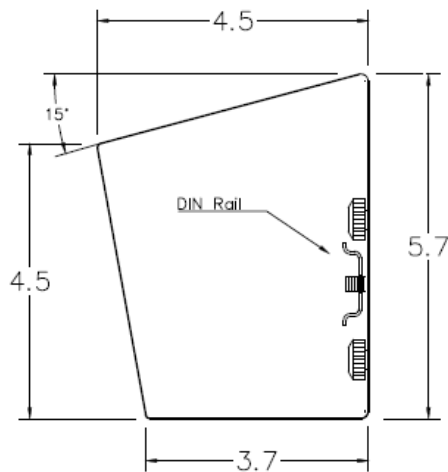

MENNEKES
Electrical Products
277 Fairfield Road
Fairfield, NJ 07004
800-882-7584
www.MENNEKES.com

SPEC GRADE STAINLESS BLANK ENCLOSURE

Part No.	ME SLP1A-BLK
Description:	Sloped-Top Stainless Enclosure
Construction:	IP 66/69K - TYPE 1; 12; 13; 4; 4X
Compliance:	 in accordance with UL50/50E - CSA 22.2 No. 94

Mounting Hole Locations
Use #10 Countersunk Machine
Screws (length as required)

All dimensions shown in inches
(+/- 1/8")

View A-A