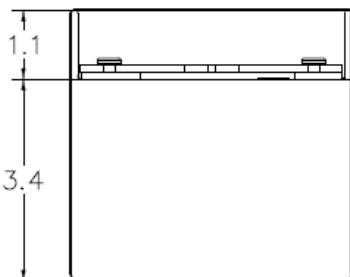

MENNEKES
Electrical Products
277 Fairfield Road
Fairfield, NJ 07004
800-882-7584
www.MENNEKES.com

SPEC GRADE STAINLESS BLANK ENCLOSURE

Part No.	ME SLP1A-BLK
Description:	Sloped-Top Stainless Enclosure
Construction:	IP 66/69K - TYPE 1; 12; 13; 4; 4X
Compliance:	 in accordance with UL50/50E - CSA 22.2 No. 94

Mounting Hole Locations
Use #10 Countersunk Machine
Screws (length as required)

All dimensions shown in inches
(+/- 1/8")

View A-A