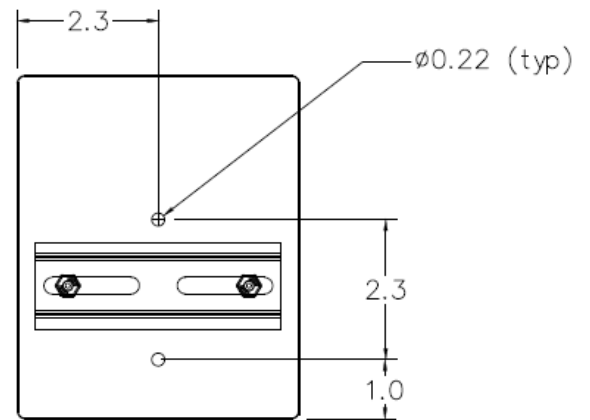

MENNEKES
Electrical Products
277 Fairfield Road
Fairfield, NJ 07004
800-882-7584
www.MENNEKES.com

SPEC GRADE STAINLESS BLANK ENCLOSURE

Part No.	ME SLP1A-BLK
Description:	Sloped-Top Stainless Enclosure
Construction:	IP 66/69K - TYPE 1; 12; 13; 4; 4X
Compliance:	 in accordance with UL50/50E - CSA 22.2 No. 94

Mounting Hole Locations
Use #10 Countersunk Machine
Screws (length as required)

All dimensions shown in inches
(+/- 1/8")

View A-A