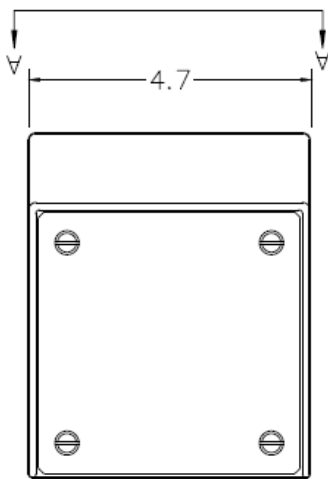

MENNEKES
Electrical Products
277 Fairfield Road
Fairfield, NJ 07004
800-882-7584
www.MENNEKES.com

SPEC GRADE STAINLESS BLANK ENCLOSURE

Part No.	ME SLP1A-BLK
Description:	Sloped-Top Stainless Enclosure
Construction:	IP 66/69K - TYPE 1; 12; 13; 4; 4X
Compliance:	 in accordance with UL50/50E - CSA 22.2 No. 94

Mounting Hole Locations
Use #10 Countersunk Machine
Screws (length as required)

All dimensions shown in inches
(+/- 1/8")

View A-A