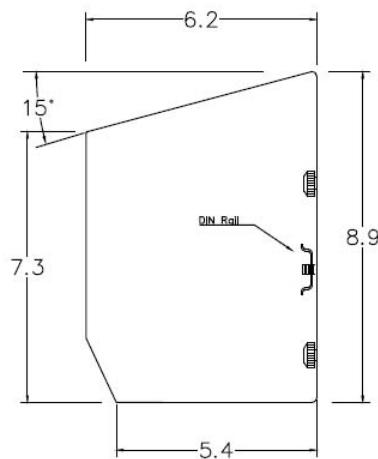

MENNEKES  
Electrical Products  
277 Fairfield Road  
Fairfield, NJ 07004  
800-882-7584  
www.MENNEKES.com

---

---

**SPEC GRADE STAINLESS BLANK ENCLOSURE**

---

---

<b>Part No.</b>	ME SLP2A-BLK
<b>Description:</b>	Sloped-Top Stainless Enclosure
<b>Construction:</b>	IP 66/69K - TYPE 1; 12; 13; 4; 4X
<b>Compliance:</b>	 in accordance with UL50/50E - CSA 22.2 No. 94

All dimensions shown in inches (+/- 1/8")

Mounting Hole Locations  
Use  $\frac{1}{4}$ " -  $\frac{5}{16}$ " Countersunk  
Machine Screws (length  
as required)

View A-A