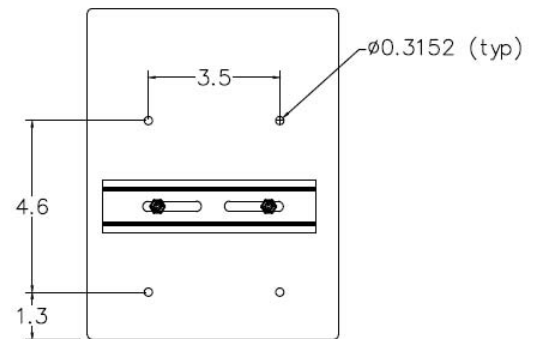

MENNEKES  
Electrical Products  
277 Fairfield Road  
Fairfield, NJ 07004  
800-882-7584  
www.MENNEKES.com

---

---

**SPEC GRADE STAINLESS BLANK ENCLOSURE**

---

---

<b>Part No.</b>	ME SLP2A-BLK
<b>Description:</b>	Sloped-Top Stainless Enclosure
<b>Construction:</b>	IP 66/69K - TYPE 1; 12; 13; 4; 4X
<b>Compliance:</b>	 in accordance with UL50/50E - CSA 22.2 No. 94

All dimensions shown in inches (+/- 1/8")

Mounting Hole Locations  
Use  $\frac{1}{4}$ " -  $\frac{5}{16}$ " Countersunk  
Machine Screws (length  
as required)

View A-A