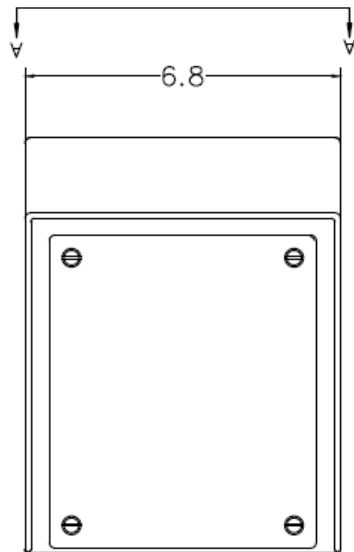

MENNEKES  
Electrical Products  
277 Fairfield Road  
Fairfield, NJ 07004  
800-882-7584  
www.MENNEKES.com

---

---

**SPEC GRADE STAINLESS BLANK ENCLOSURE**

---

---

<b>Part No.</b>	ME SLP2A-BLK
<b>Description:</b>	Sloped-Top Stainless Enclosure
<b>Construction:</b>	IP 66/69K - TYPE 1; 12; 13; 4; 4X
<b>Compliance:</b>	 in accordance with UL50/50E - CSA 22.2 No. 94

All dimensions shown in inches (+/- 1/8")

Mounting Hole Locations  
Use  $\frac{1}{4}$ " -  $\frac{5}{16}$ " Countersunk  
Machine Screws (length  
as required)

View A-A