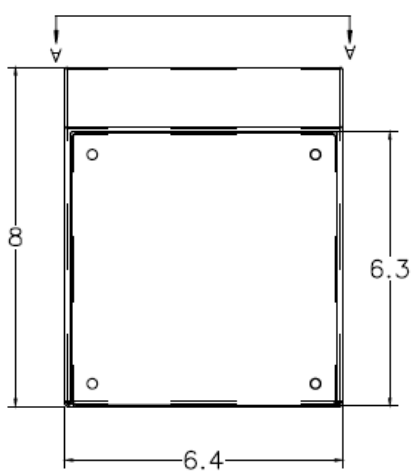

MENNEKES
 Electrical Products
 277 Fairfield Road
 Fairfield, NJ 07004
 800-882-7584
 www.MENNEKES.com

SPEC GRADE STAINLESS BLANK ENCLOSURE

Part No. ME SLP2AV2-BLK

Description: Sloped-Top Stainless Enclosure

Construction: IP66 or TYPE 1; 12; 13; 4; 4X

Compliance:  in accordance with UL50/50E

Mounting Hole Locations
 Use #10 Countersunk Machine
 Screws (length as required)

View A-A

Drawing Not To Scale
 All Dimensions Shown In Inches
 Unless Otherwise Noted

Dimensions +/- 1/8"