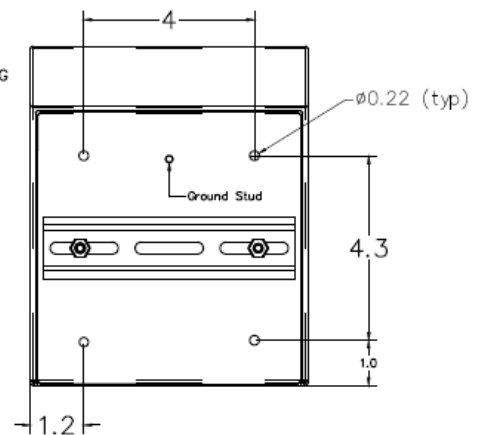

MENNEKES
 Electrical Products
 277 Fairfield Road
 Fairfield, NJ 07004
 800-882-7584
 www.MENNEKES.com

SPEC GRADE STAINLESS BLANK ENCLOSURE

Part No. ME SLP2AV2-BLK

Description: Sloped-Top Stainless Enclosure

Construction: IP66 or TYPE 1; 12; 13; 4; 4X

Compliance:  in accordance with UL50/50E

Mounting Hole Locations
 Use #10 Countersunk Machine
 Screws (length as required)

View A-A

Drawing Not To Scale
 All Dimensions Shown In Inches
 Unless Otherwise Noted

Dimensions +/- 1/8"