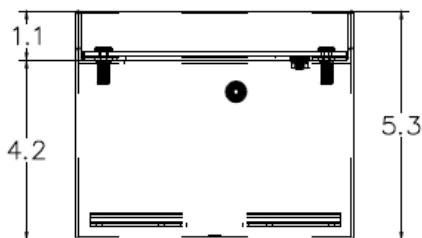

Construction: IP66 or TYPE 1; 12; 13; 4; 4X

Compliance:  in accordance with UL50/50E

Mounting Hole Locations
 Use #10 Countersunk Machine
 Screws (length as required)

View A-A

Drawing Not To Scale
 All Dimensions Shown In Inches
 Unless Otherwise Noted

Dimensions +/- 1/8"