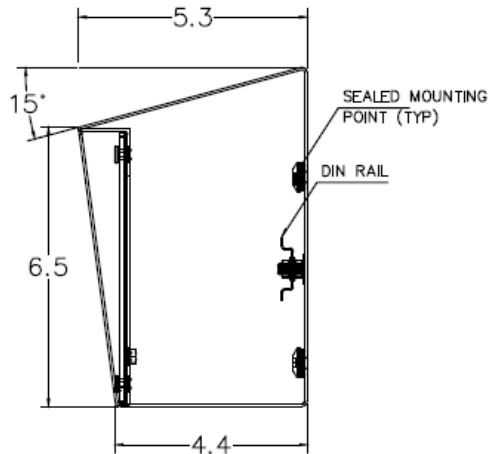

Construction: IP66 or TYPE 1; 12; 13; 4; 4X

Compliance:  in accordance with UL50/50E

Mounting Hole Locations
 Use #10 Countersunk Machine
 Screws (length as required)

View A-A

Drawing Not To Scale
 All Dimensions Shown In Inches
 Unless Otherwise Noted

Dimensions +/- 1/8"