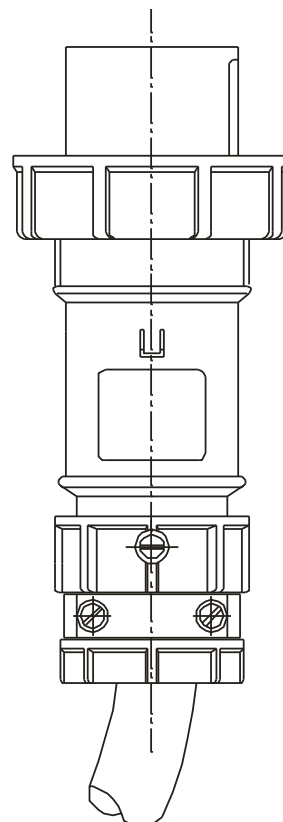

MENNEKES
Electrical Products
277 Fairfield Road
Fairfield, NJ 07004
800-882-7584
www.MENNEKES.com

PLUG, IN-LINE

Part No.	ME 420P7W
Description:	20 Amp 3Ø 480Vac 3 Pole, 4 Wire Plug
Construction:	UL Type 4X; IEC IP 67 Watertight
Approvals:	 to UL Standards 1682; 1686 and CSA C22.2 No. 182.1 UL Locked Rotor HP Rating – 5 HP IEC 60309-1; IEC 60309-2

IEC COLOR CODE: Red**GROUND SOCKET:** 5 Hour Position Mates with Female in 7 Hour Position.

Front View of Plug

Wire Range: #10 - #14 AWG
Cord Range: .36" - .76"
Threaded Cable Entry: 3/4" NPT

Drawing Not to Scale