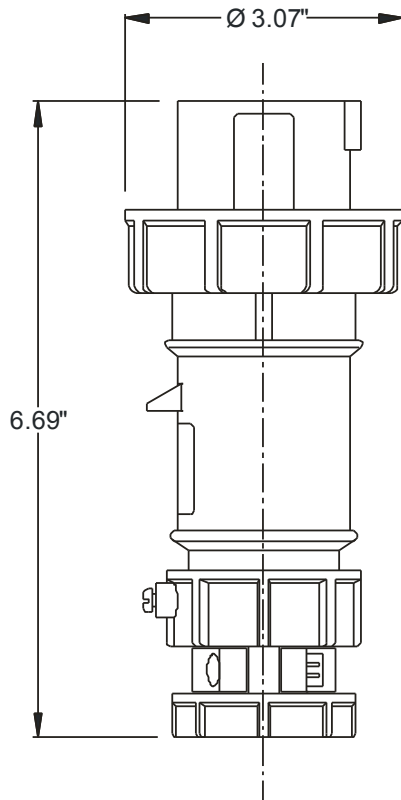

MENNEKES
Electrical Products
277 Fairfield Road
Fairfield, NJ 07004
800-882-7584
www.MENNEKES.com

PLUG, IN-LINE

Part No.	ME 420P7W
Description:	20 Amp 3Ø 480Vac 3 Pole, 4 Wire Plug
Construction:	UL Type 4X; IEC IP 67 Watertight
Approvals:	 to UL Standards 1682; 1686 and CSA C22.2 No. 182.1 UL Locked Rotor HP Rating – 5 HP IEC 60309-1; IEC 60309-2

IEC COLOR CODE: Red**GROUND SOCKET:** 5 Hour Position Mates with Female in 7 Hour Position.

Front View of Plug

Wire Range: #10 - #14 AWG
Cord Range: .36" - .76"
Threaded Cable Entry: 3/4" NPT

Drawing Not to Scale