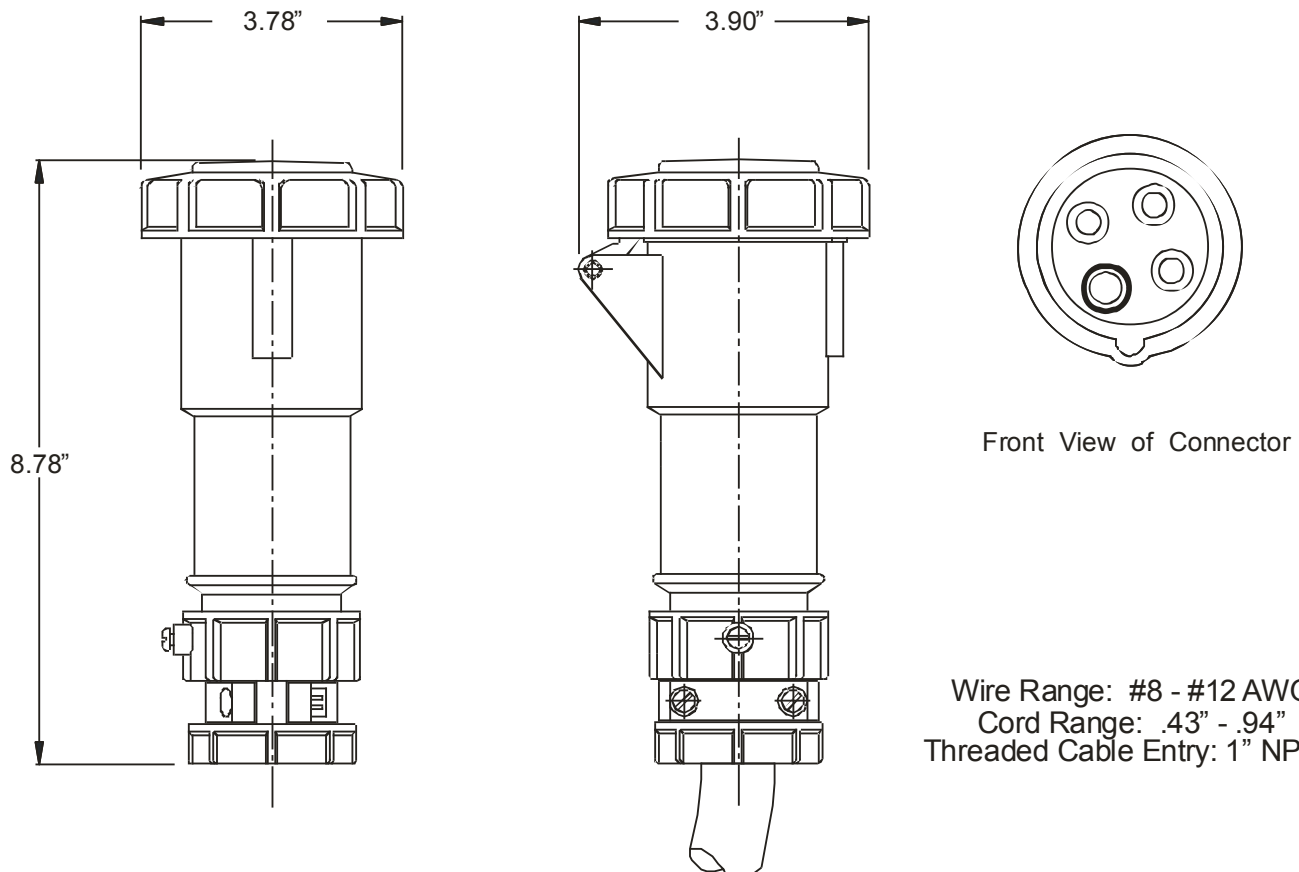

MENNEKES  
Electrical Products  
277 Fairfield Road  
Fairfield, NJ 07004  
800-882-7584  
www.MENNEKES.com

---

---

**CONNECTOR, IN-LINE**

---

---

<b>Part No.</b>	ME 430C7W
<b>Description:</b>	30 Amp 3Ø 480Vac 3 Pole, 4 Wire Connector
<b>Construction:</b>	UL Type 4X; IEC IP 67 Watertight
<b>Approvals:</b>	 to UL Standards 1682; 1686 and CSA C22.2 No. 182.1 UL Locked Rotor HP Rating – 7.5 HP IEC 60309-1; IEC 60309-2

---

**IEC COLOR CODE:** Red

---

**GROUND SOCKET:** 7 Hour Position Mates with Male in 5 Hour Position.

Wire Range: #8 - #12 AWG  
Cord Range: .43" - .94"  
Threaded Cable Entry: 1" NPT

Drawing Not to Scale