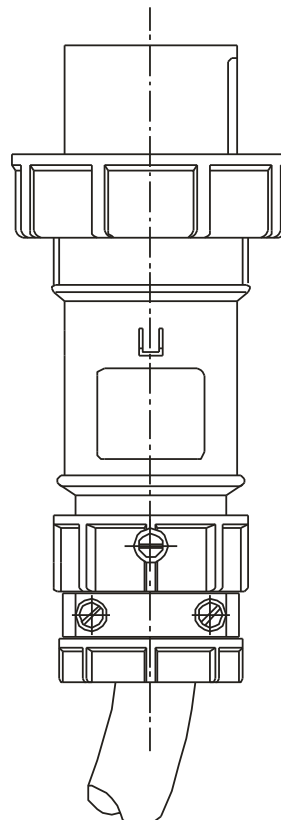

MENNEKES  
Electrical Products  
277 Fairfield Road  
Fairfield, NJ 07004  
800-882-7584  
www.MENNEKES.com

---

---

**PLUG, IN-LINE**

---

---

<b>Part No.</b>	ME 430P9W
<b>Description:</b>	30 Amp 3Ø 250Vac 3 Pole, 4 Wire Plug
<b>Construction:</b>	UL Type 4X; IEC IP 67 Watertight
<b>Approvals:</b>	 to UL Standards 1682; 1686 and CSA C22.2 No. 182.1 UL Locked Rotor HP Rating – 3 HP IEC 60309-1; IEC 60309-2

---

**IEC COLOR CODE:** Blue

**GROUND SOCKET:** 3 Hour Position Mates with Female in 9 Hour Position.

---

Front View of Plug

Wire Range: #8 - #12 AWG  
Cord Range: .43" - .94"  
Threaded Cable Entry: 1" NPT

Drawing Not to Scale