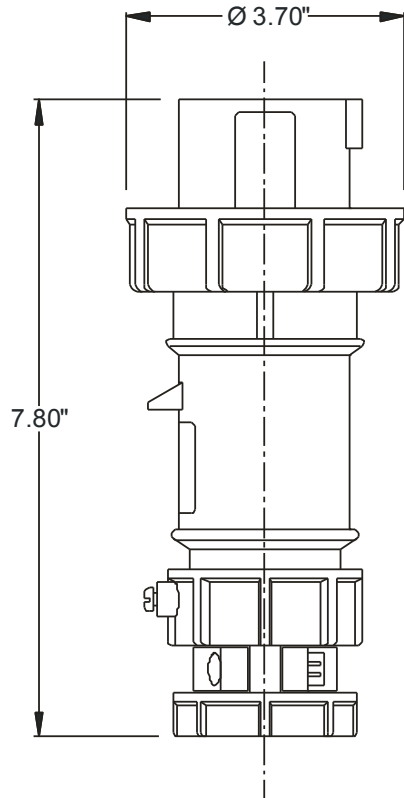

MENNEKES  
Electrical Products  
277 Fairfield Road  
Fairfield, NJ 07004  
800-882-7584  
www.MENNEKES.com

---

---

**PLUG, IN-LINE**

---

---

<b>Part No.</b>	ME 430P9W
<b>Description:</b>	30 Amp 3Ø 250Vac 3 Pole, 4 Wire Plug
<b>Construction:</b>	UL Type 4X; IEC IP 67 Watertight
<b>Approvals:</b>	 to UL Standards 1682; 1686 and CSA C22.2 No. 182.1 UL Locked Rotor HP Rating – 3 HP IEC 60309-1; IEC 60309-2

---

**IEC COLOR CODE:** Blue

**GROUND SOCKET:** 3 Hour Position Mates with Female in 9 Hour Position.

---

Front View of Plug

Wire Range: #8 - #12 AWG  
Cord Range: .43" - .94"  
Threaded Cable Entry: 1" NPT

Drawing Not to Scale